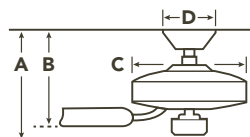

Blade Finish & Part Number (Side 1)	Fan Finish (Reversible)
Weathered White Walnut FB300254 NI	NI Brushed Nickel
Black FB300254 NI7	NI7 Brushed Nickel
Walnut FB300254 SNB	SNB Satin Natural Bronze

HANGING MEASUREMENTS

WITH 24" FIXTURE DROP

Fixture Drop (from ceiling)	Blade Drop (from ceiling)	Housing (width)	Ceiling Canopy (width)
A: 24.00"	B: 20.50"	C: 12.25"	D: 12.20"

WITH 36" FIXTURE DROP

Fixture Drop (from ceiling)	Blade Drop (from ceiling)	Housing (width)	Ceiling Canopy (width)
A: 36.00"	B: 32.50"	C: 12.25"	D: 12.20"